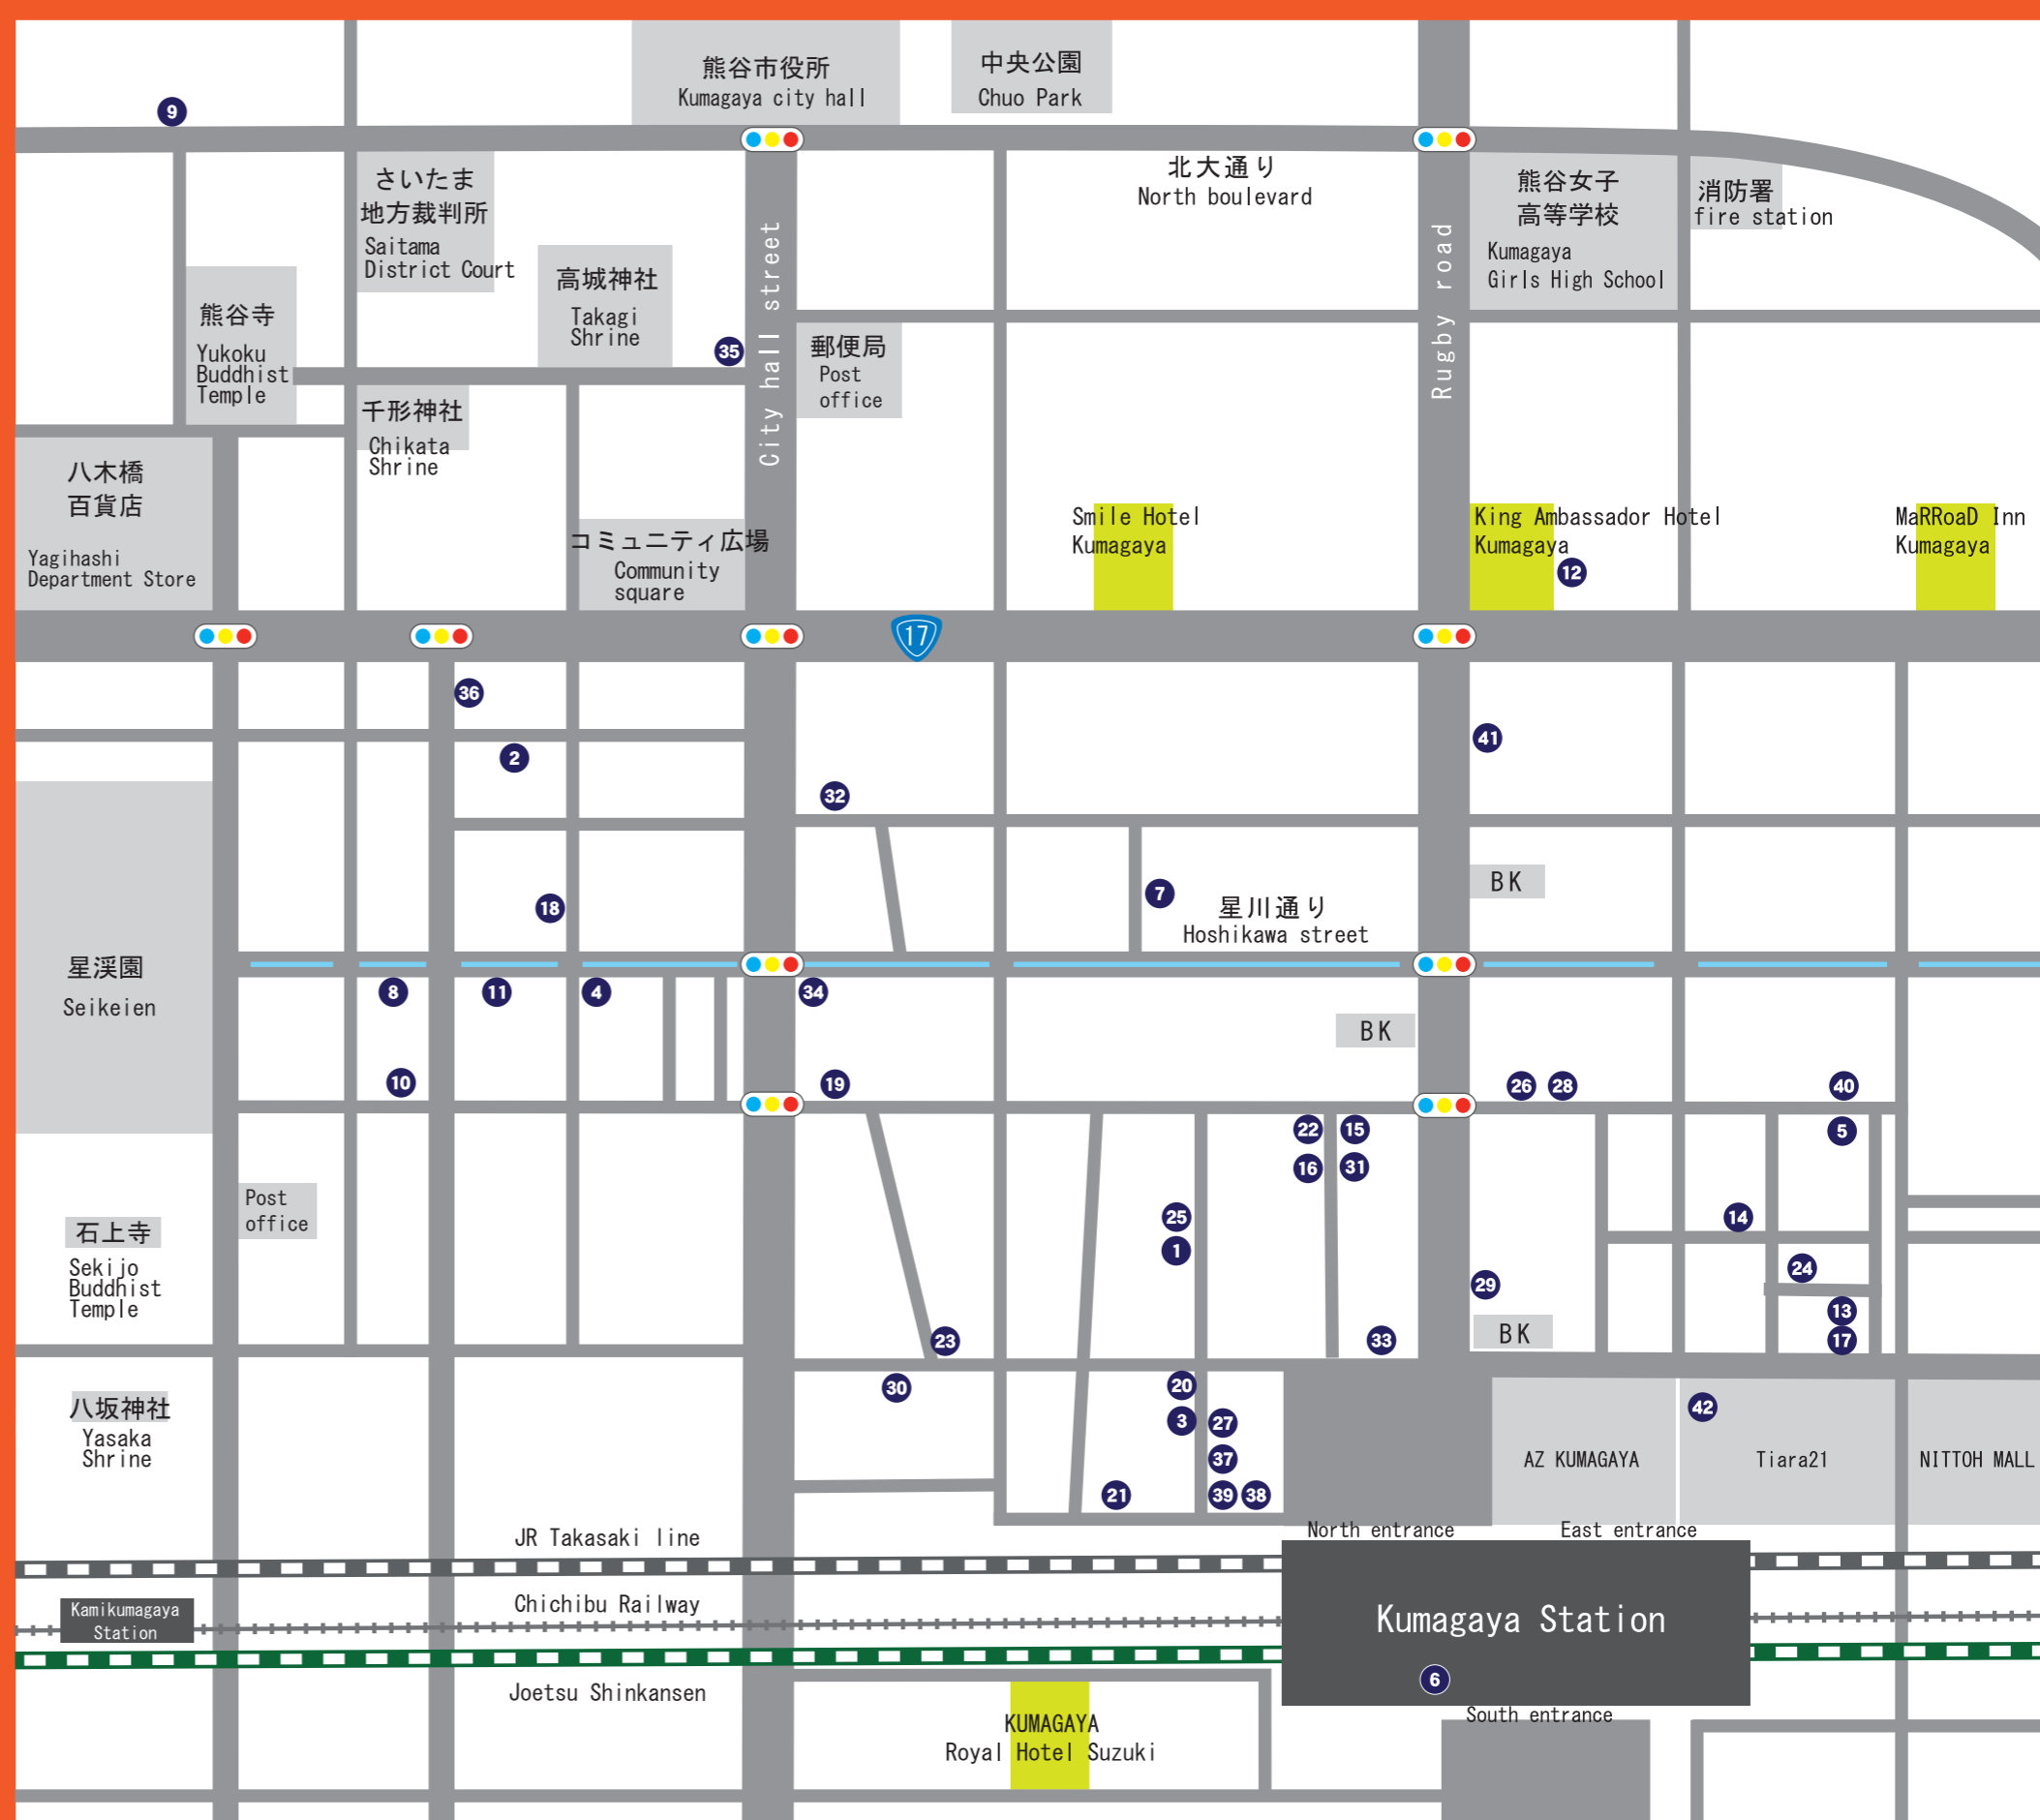

KUMAGAYA GOURMET MAP

熊谷駅北口周辺

Everything contained in this map is within 20 minutes walking distance of JR Takasaki Line Kumagaya Station

©Kumagaya City

スツルム!クマガヤ

Kumagaya Young Entrepreneurs Group
YEG creating Ver.3

 KUMAGAYA

Royal Hotel Suzuki

☎ 048-521-0523

 Smile Hotel

Smile Hotel Kumagaya

☎ 048-525-6311

King Ambassador Hotel
Kumagaya

☎ 048-501-0077